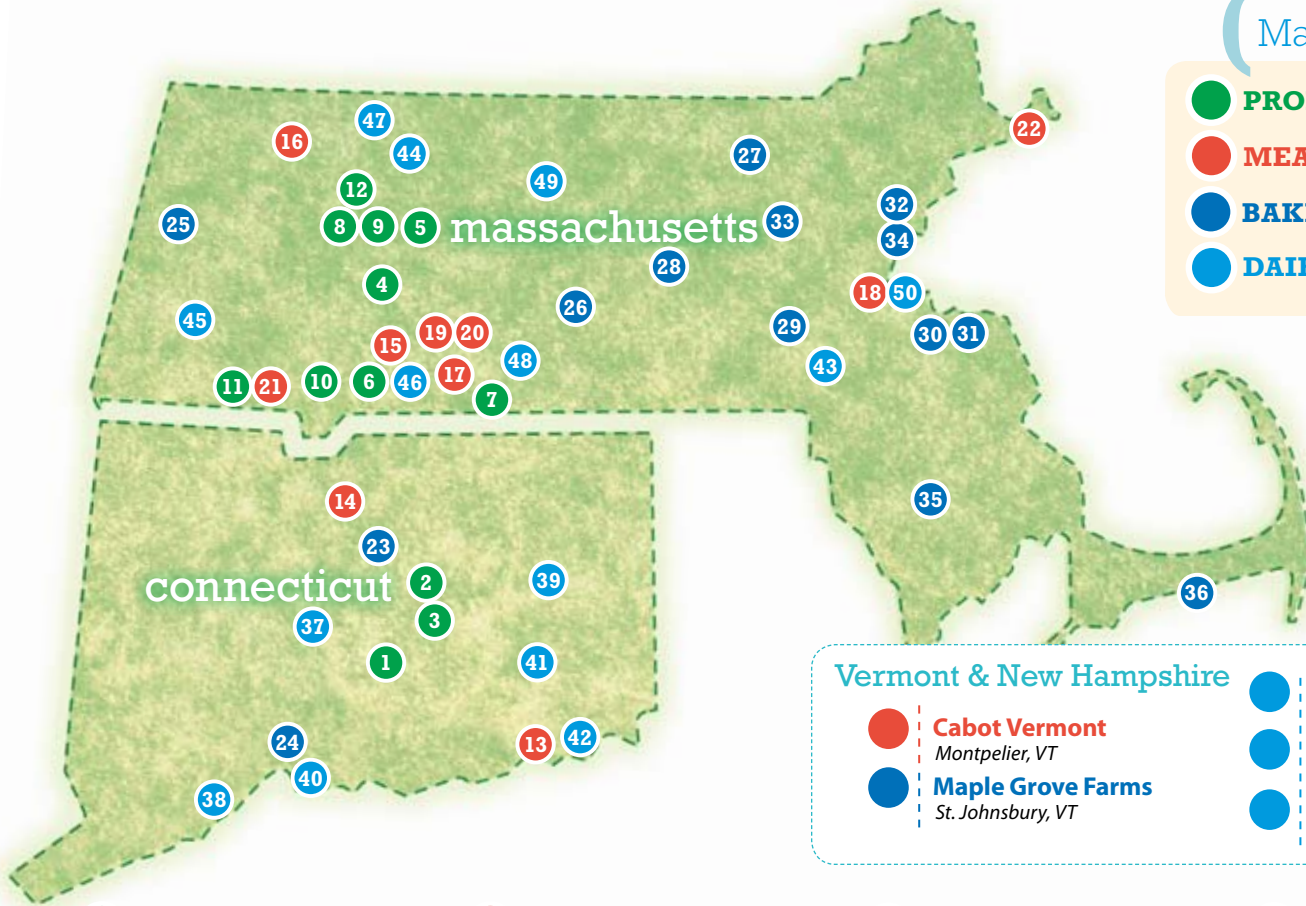

Map **KEY**

- **PRODUCE**
- **MEAT/DELI/SEAFOOD**
- **BAKERY/GROCERY**
- **DAIRY/FROZEN**

Vermont & New Hampshire

- **Cabot Vermont**
Montpelier, VT
- **Maple Grove Farms**
St. Johnsbury, VT
- **The Organic Cow**
Chelsea, VT
- **Ben & Jerry's Ice Cream**
South Burlington, VT
- **Stonyfield Farm**
Londonderry, NH